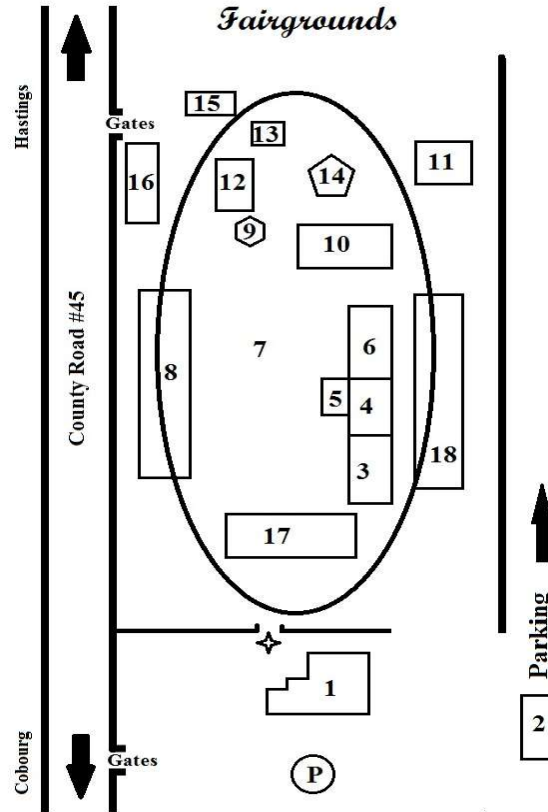

NEW for **SATURDAY**

“KIDS ZONE”

- (in the cattle barn)
- Tenley's Travelling Tails
- Country Kids Corner
- Face Painting
- Balloon Twisting
- Blades of Glory/Kids Archery
- Critters Visit
- Fireman's Obstacle Course
- Ever and Low Studio Photographer

Parking is **FREE**

Welcome to *Roseneath
Fairgrounds*

1. Office/exhibits
2. School
3. Country Kids Corner/Kid Zone/Tenley's Tails
4. Blades of Glory/Kid Zone/Cattle Show Ring
5. Field Crops
6. Kid Zone/Cattle
7. Albion Amusement Midway
8. Tractor Pull
9. Carousel
10. Attractions/Vendors/Show & Shine
11. Demo Derby/Canadian Raptors Conservancy
12. Washrooms
13. Entertainment/Beer Garden
14. K9 Team Dog Show
15. Horse Shows/Horse Pulls
16. Carrie Fitzgerald Craft Show
17. Grasshogs Lawnmower Racing
18. Truck Pull

Roseneath Fair

October 4 - October 6

www.roseneathfair.com

905-352-3778

Home of the Carousel

Roseneath Fair Office
Open Daily
905-352-3778

September 25 – October 6
9:00 am – 5:00 pm

Thurs., Oct. 3